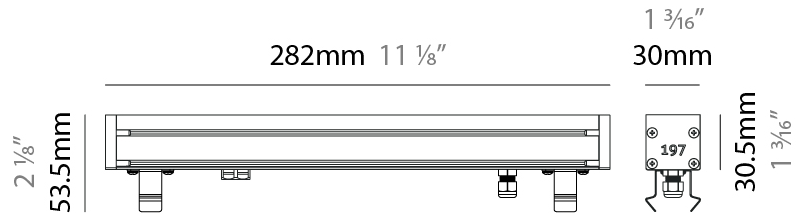

E12I0057-

base number   Color   Lens
Temperature   Options

1. To build a product code in our configurator select the specify button on the base model # product page
2. To build a manual product code on this datasheet choose from the options listed below in blue font and add the suffix to the base model #

GENERAL

Series: Slash 30
Brand: Unonovesette
Division: Exterior
Mounting Type: Recessed
Mounting Location: In-Ground
Subcategory: Wallwash

PHYSICAL

Shape: Rectangle
Length (mm): 282
Length (in): 11 1/8
Width (mm): 30
Width (in): 1 3/16
Height (mm): 53.5
Height (in): 2 1/8
Light Distribution: Adjustable / Direct
Weight (kg): 0.46
Weight (lbs): 1.014
Diffuser: Extra clear tempered 6mm
Fixture Finish: ANA
Fixture Material: Extruded Aluminum
Cable Details: IP68 30cm Cable with Easy Lock system

ELECTRICAL

Lamp Type: LED
Input Wattage (W): 8.48
Total Output Wattage (W): 6.63
Dimming: Non-Dimmable
Driver Included: No
Driver Location: Remote
Driver Type: Constant Voltage - Universal
Driver Class: Class 2
Input Voltage (V): 120 - 277
Output Voltage (V): 24
Upon Request: Phase Dimming (120Vac only) / 0-10V Dimming

LED

Color Temperature (*K): 2200 / 2700 / 3000 / 4000
Max. Delivered Lumen (lm): 570 (3000K)
CRI: >90 CRI
Lamp Life (hrs): 100000

OPTICAL

Optic°: 12 / 21 / 31 / 46 / 13x36
Adjustability: Tilt ±20°

RATINGS AND CERTIFICATIONS

Certified By: Certified for North American Standards
IP rating: IP67
IK Rating: IK06